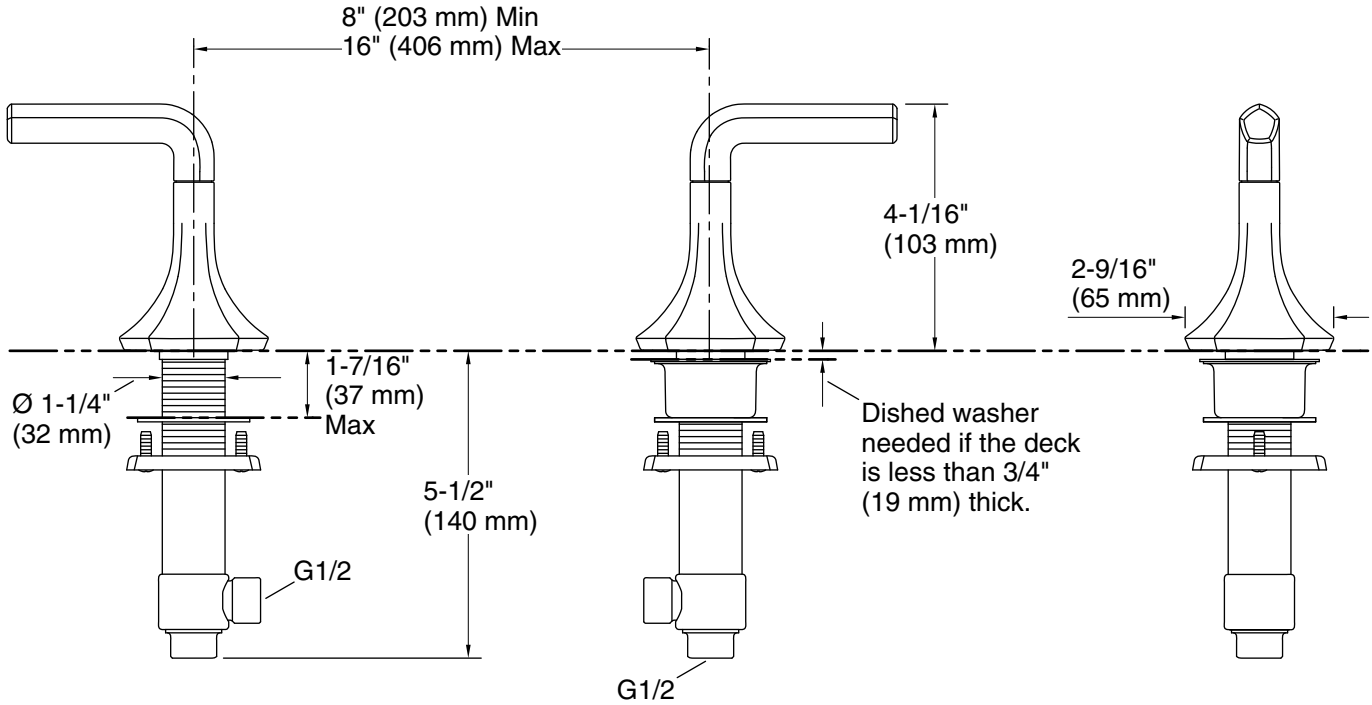

Technical Information

All product dimensions are nominal.

Drain included: No

Notes

ADA, OBC, CSA B651 compliant when installed to the specific requirements of these regulations.